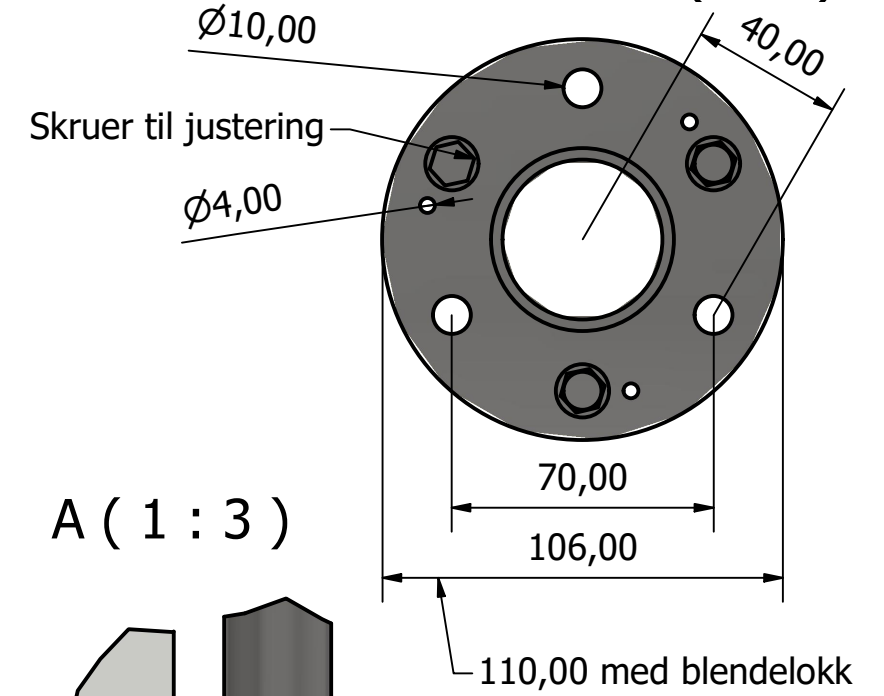

Fence 42,4mm - Toppmontert ( 1 : 6 )

BEG.4050.042 ( 1 : 1 )

BER.7110.042 ( 1 : 2 )

A ( 1 : 3 )

Designed by Simen Mastereid	Checked by	Approved by Glenn Løvdal	Date	Date 09.02.2021	
Beslagexperten AS			Toppmontert		
Fence 42,4mm			Edition 1	Sheet 1 / 1	