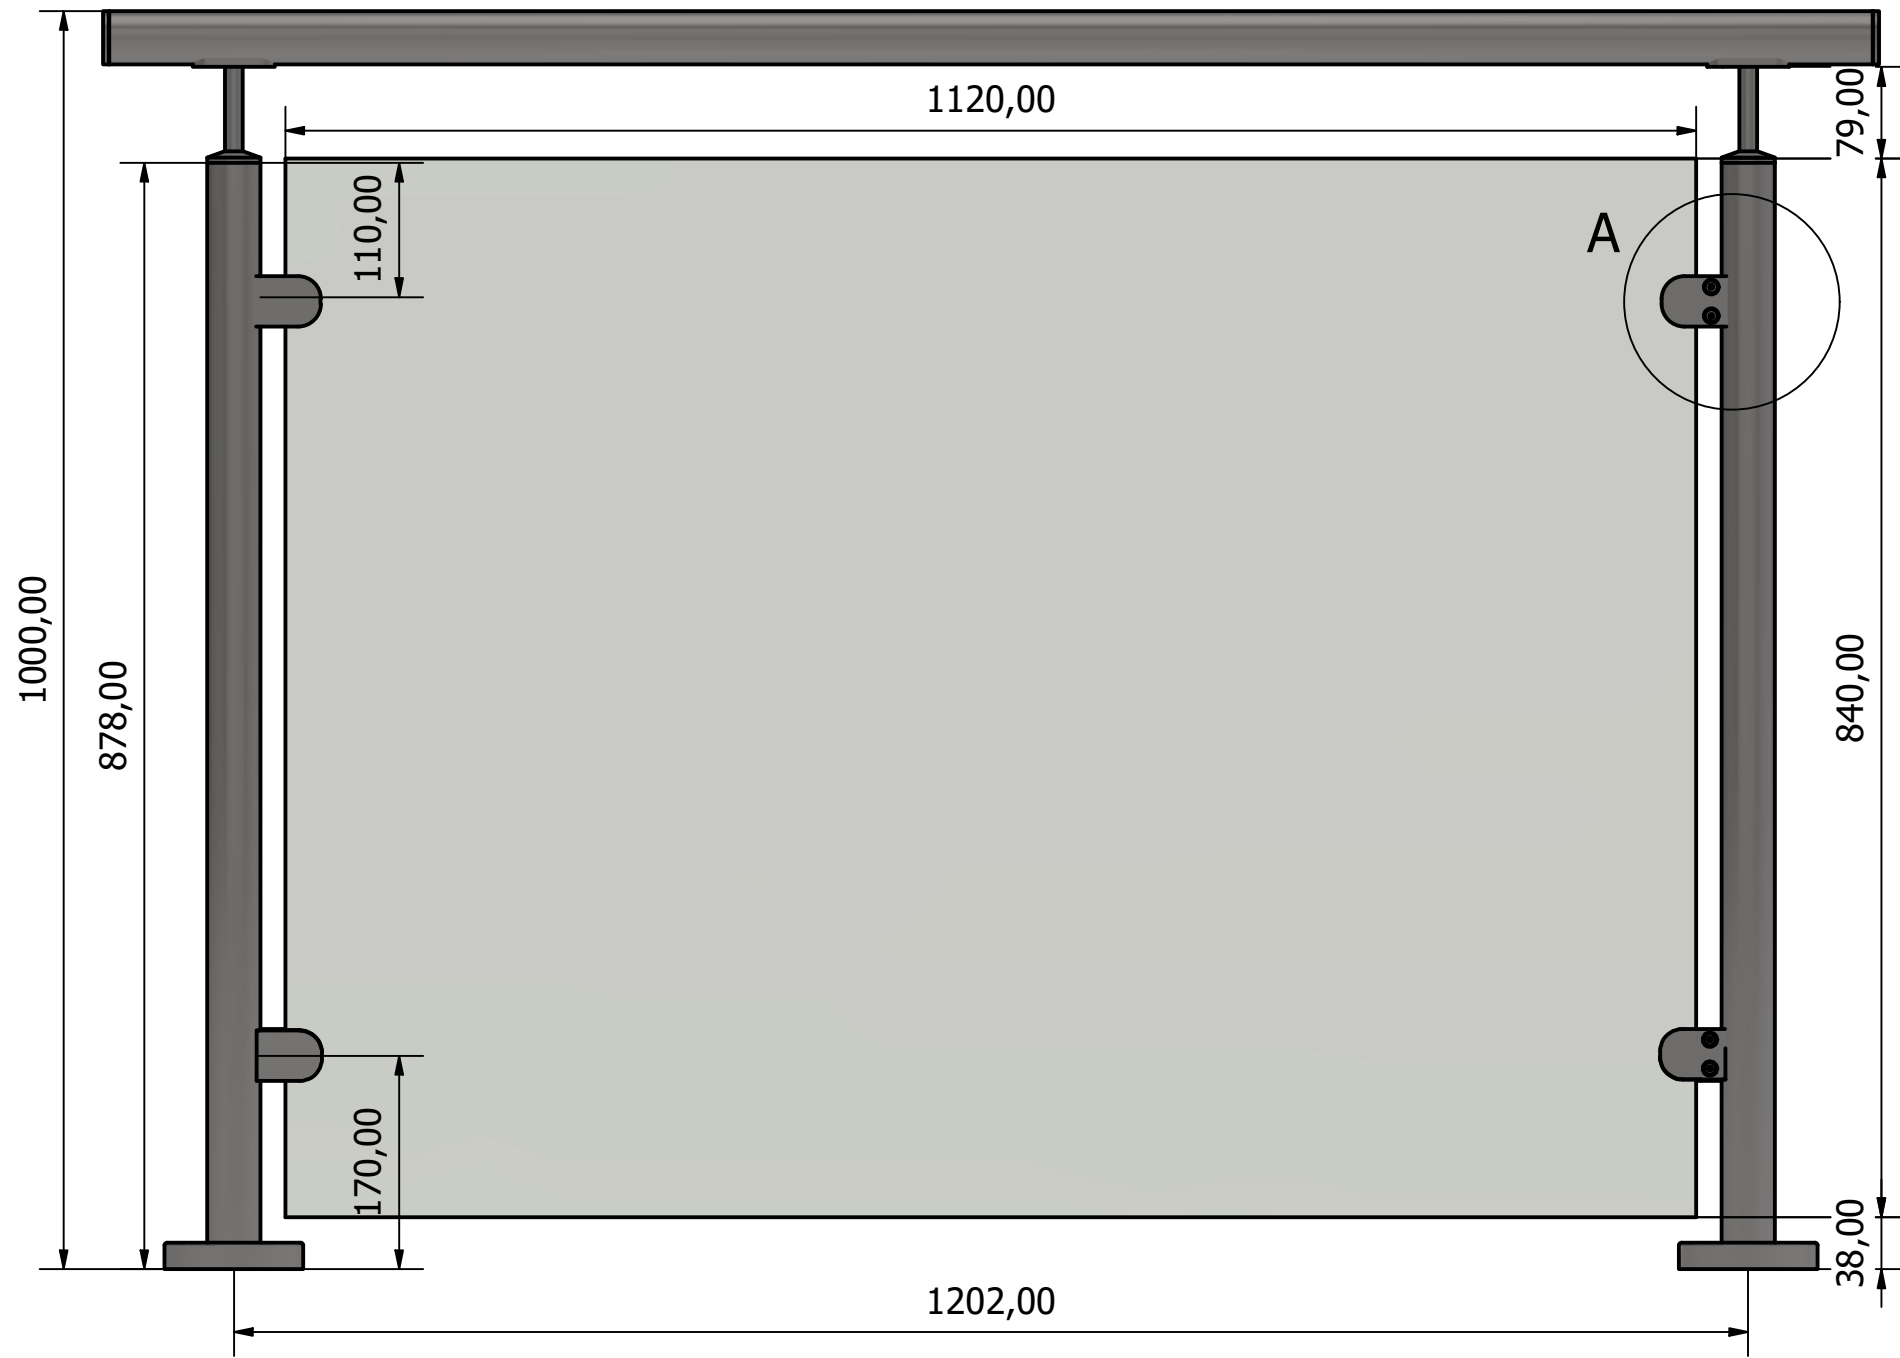

Fence 42,4mm - Toppmontert ( 1 : 6 )

BEG.4050.042 ( 1 : 1 )

BER.7110.042 ( 1 : 2 )

A ( 1 : 3 )

Designed by Simen Mastereid	Checked by	Approved by Glenn Løvdal	Date	Date 09.02.2021	
Beslagexperten AS			Toppmontert		
Fence 42,4mm			Edition 1	Sheet 1 / 1	