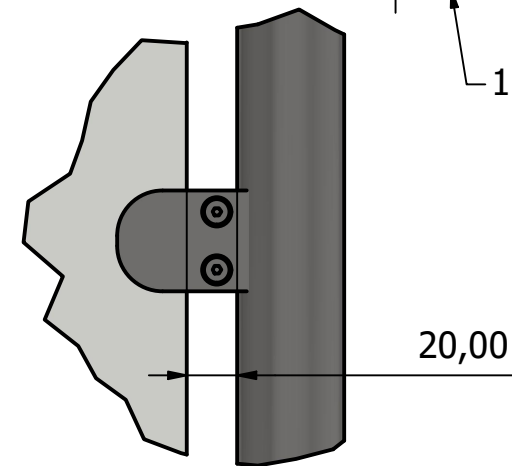

Fence 42,4mm - Toppmontert ( 1 : 6 )

BEG.4050.042 ( 1 : 1 )

BER.7110.042 ( 1 : 2 )

A ( 1 : 3 )

Designed by Simen Mastereid	Checked by	Approved by Glenn Løvdal	Date	Date 09.02.2021	
Beslagexperten AS			Toppmontert		
Fence 42,4mm			Edition 1	Sheet 1 / 1	