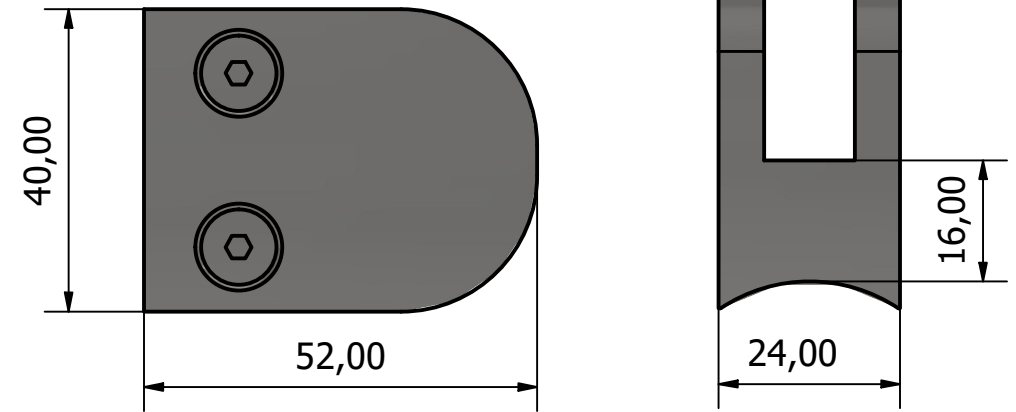

Fence 42,4mm - Toppmontert ( 1 : 6 )

BEG.4050.042 ( 1 : 1 )

BER.7110.042 ( 1 : 2 )

A ( 1 : 3 )

Designed by Simen Mastereid	Checked by	Approved by Glenn Løvdal	Date	Date 09.02.2021	
Beslagexperten AS			Toppmontert		
Fence 42,4mm			Edition 1	Sheet 1 / 1	