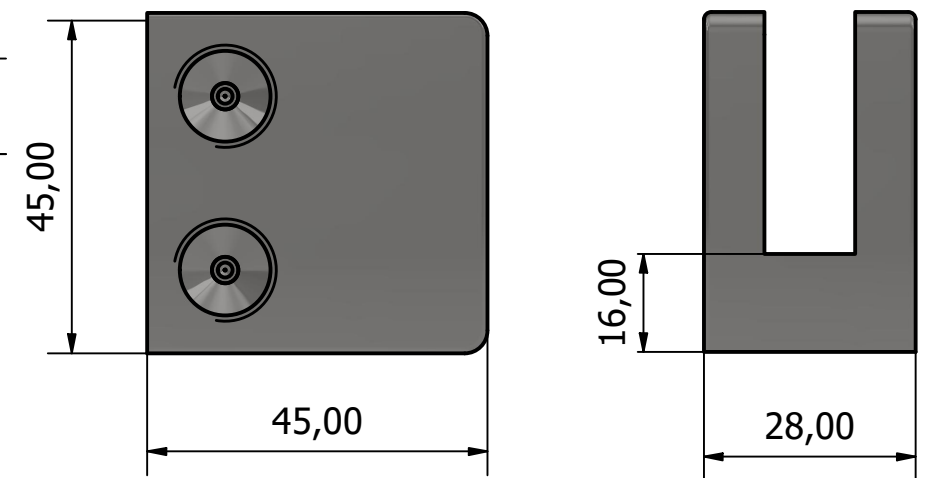

Fence 40x40mm - Toppmontert (1 : 6)

BEG.4545.000 (1 : 1)

BED.6200.040 (1 : 2)

A (1 : 4)

Designed by Simen Mastereid	Checked by	Approved by	Date	Date 11.02.2021	
Beslagexperten AS			Toppmontert		
Fence 40x40			Edition	Sheet 1 / 1	