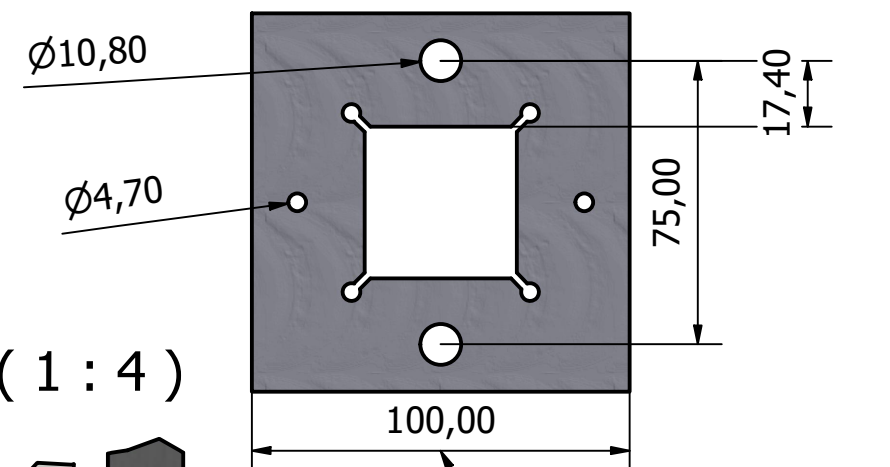

Fence 40x40mm - Toppmontert (1 : 6)

BEG.4545.000 (1 : 1)

BED.6200.040 (1 : 2)

A (1 : 4)

Designed by Simen Mastereid	Checked by	Approved by	Date	Date 11.02.2021	
Beslagexperten AS			Toppmontert		
Fence 40x40			Edition	Sheet 1 / 1	