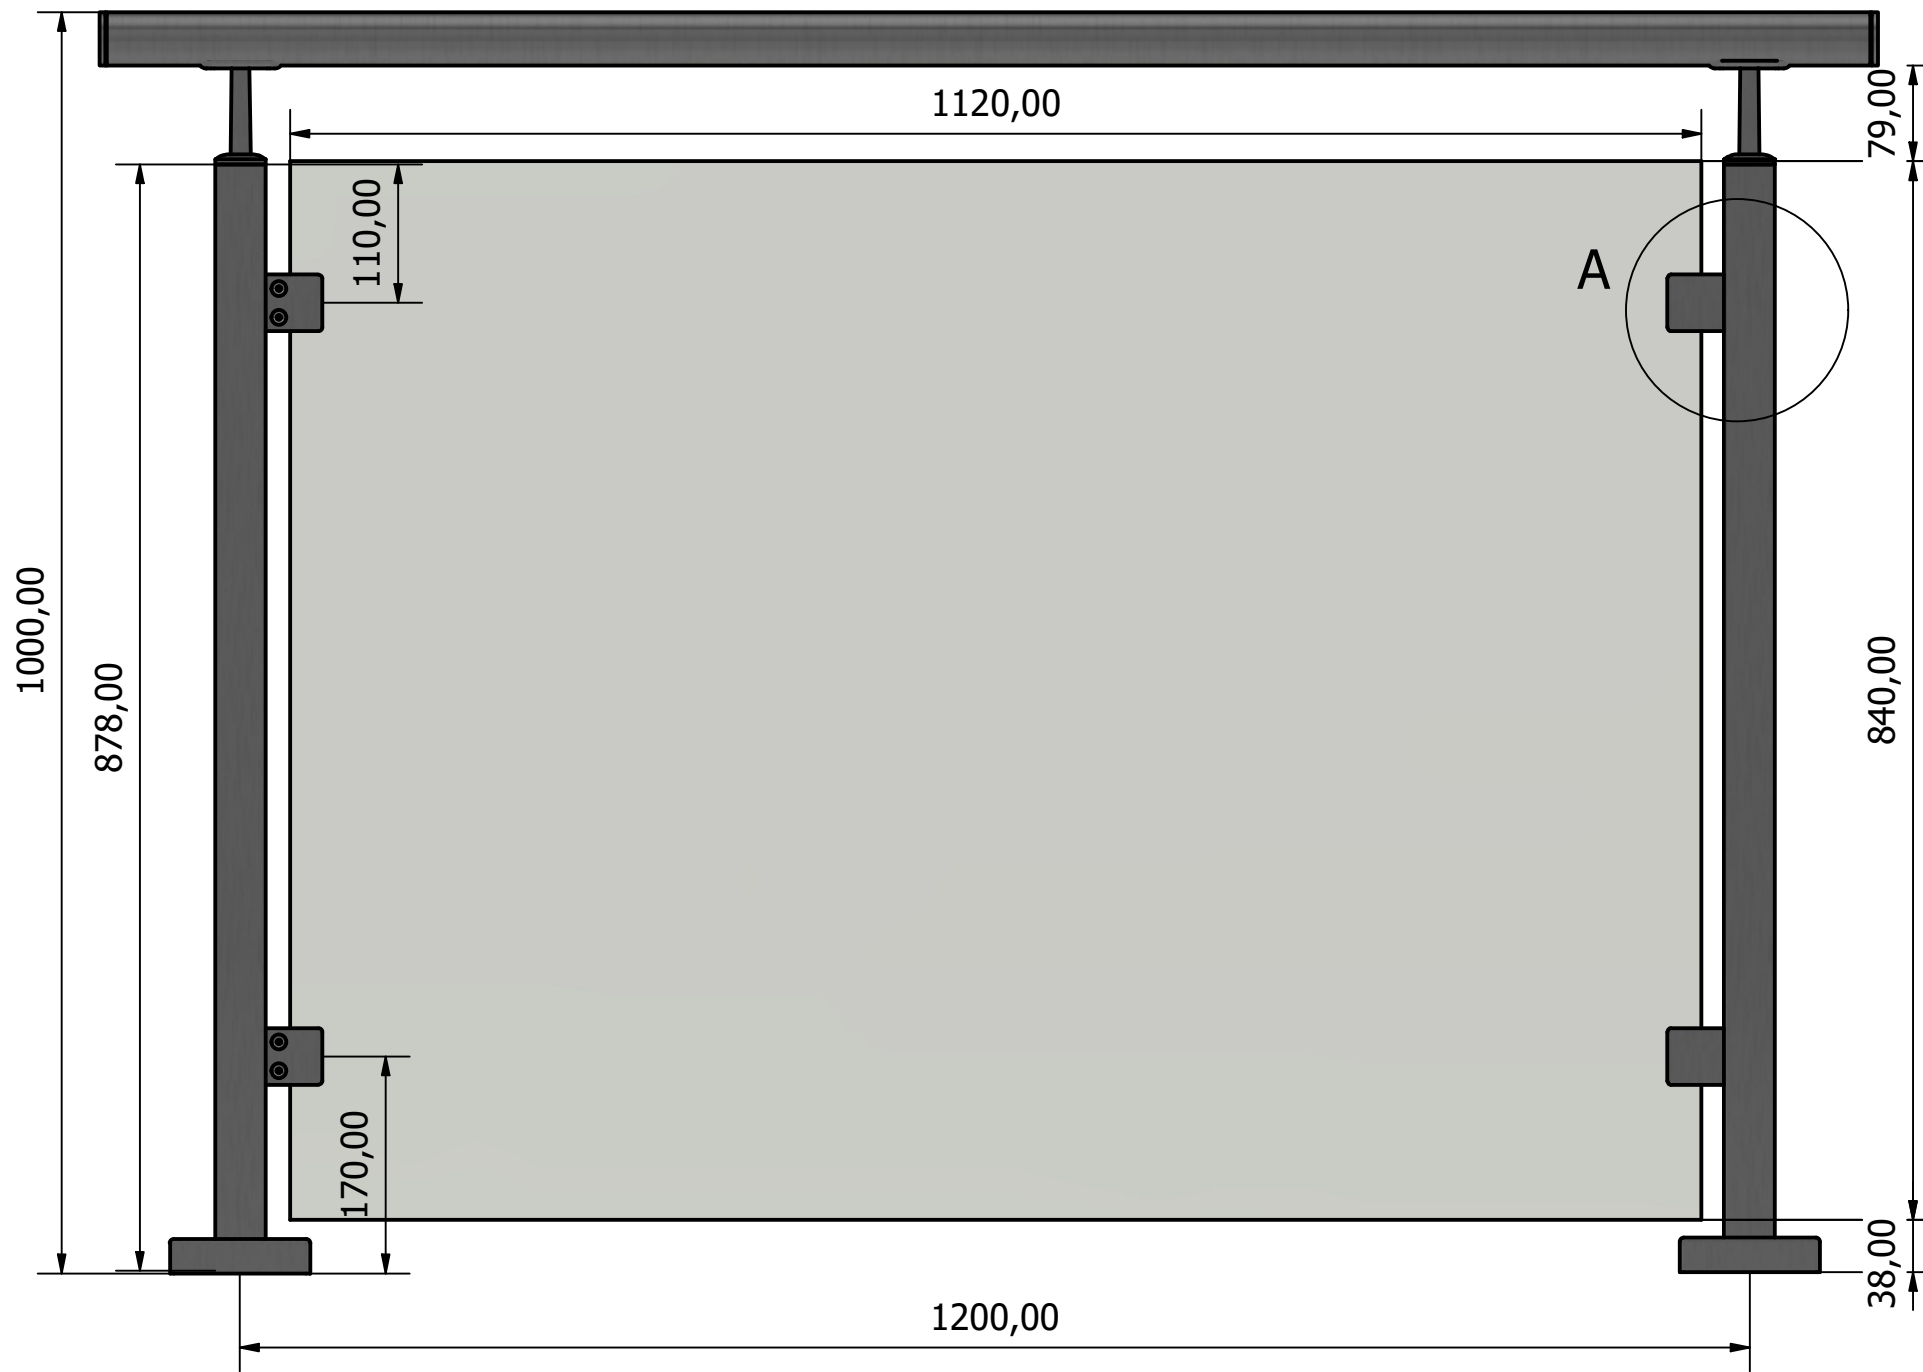

Fence 40x40mm - Toppmontert (1 : 6)

BEG.4545.000 (1 : 1)

BED.6200.040 (1 : 2)

A (1 : 4)

Designed by Simen Mastereid	Checked by	Approved by	Date	Date 11.02.2021	
Beslagexperten AS			Toppmontert		
Fence 40x40			Edition	Sheet 1 / 1	