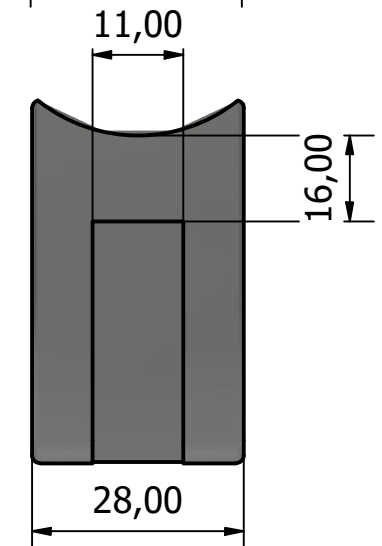

Fence 42,4mm - Sidemontert m. hull (1 : 6)

BER.4545.042 (1 : 1)

BER.4646.042 (1 : 1)

B

BER.6250.042

Designed by Simen Mastereid	Checked by	Approved by	Date	Date 10.02.2021	
Beslagexperten AS			Sidemontert m. hull		
Fence 42,4mm			Edition	Sheet 1 / 1	