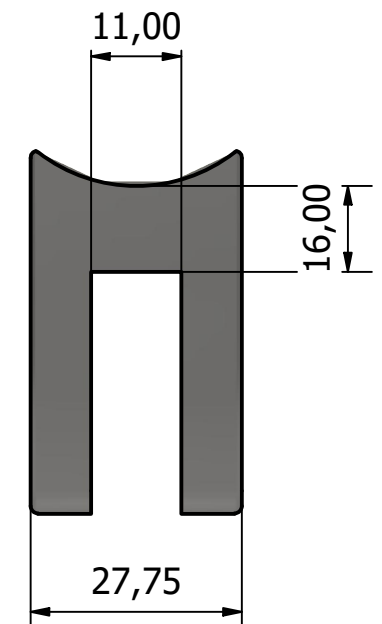

Fence 42,4mm - Sidemontert m. hull (1 : 6)

BER.4545.042 (1 : 1)

BER.4646.042 (1 : 1)

B

BER.6250.042

Designed by Simen Mastereid	Checked by	Approved by	Date	Date 10.02.2021	
Beslagexperten AS			Sidemontert m. hull		
Fence 42,4mm			Edition	Sheet 1 / 1	