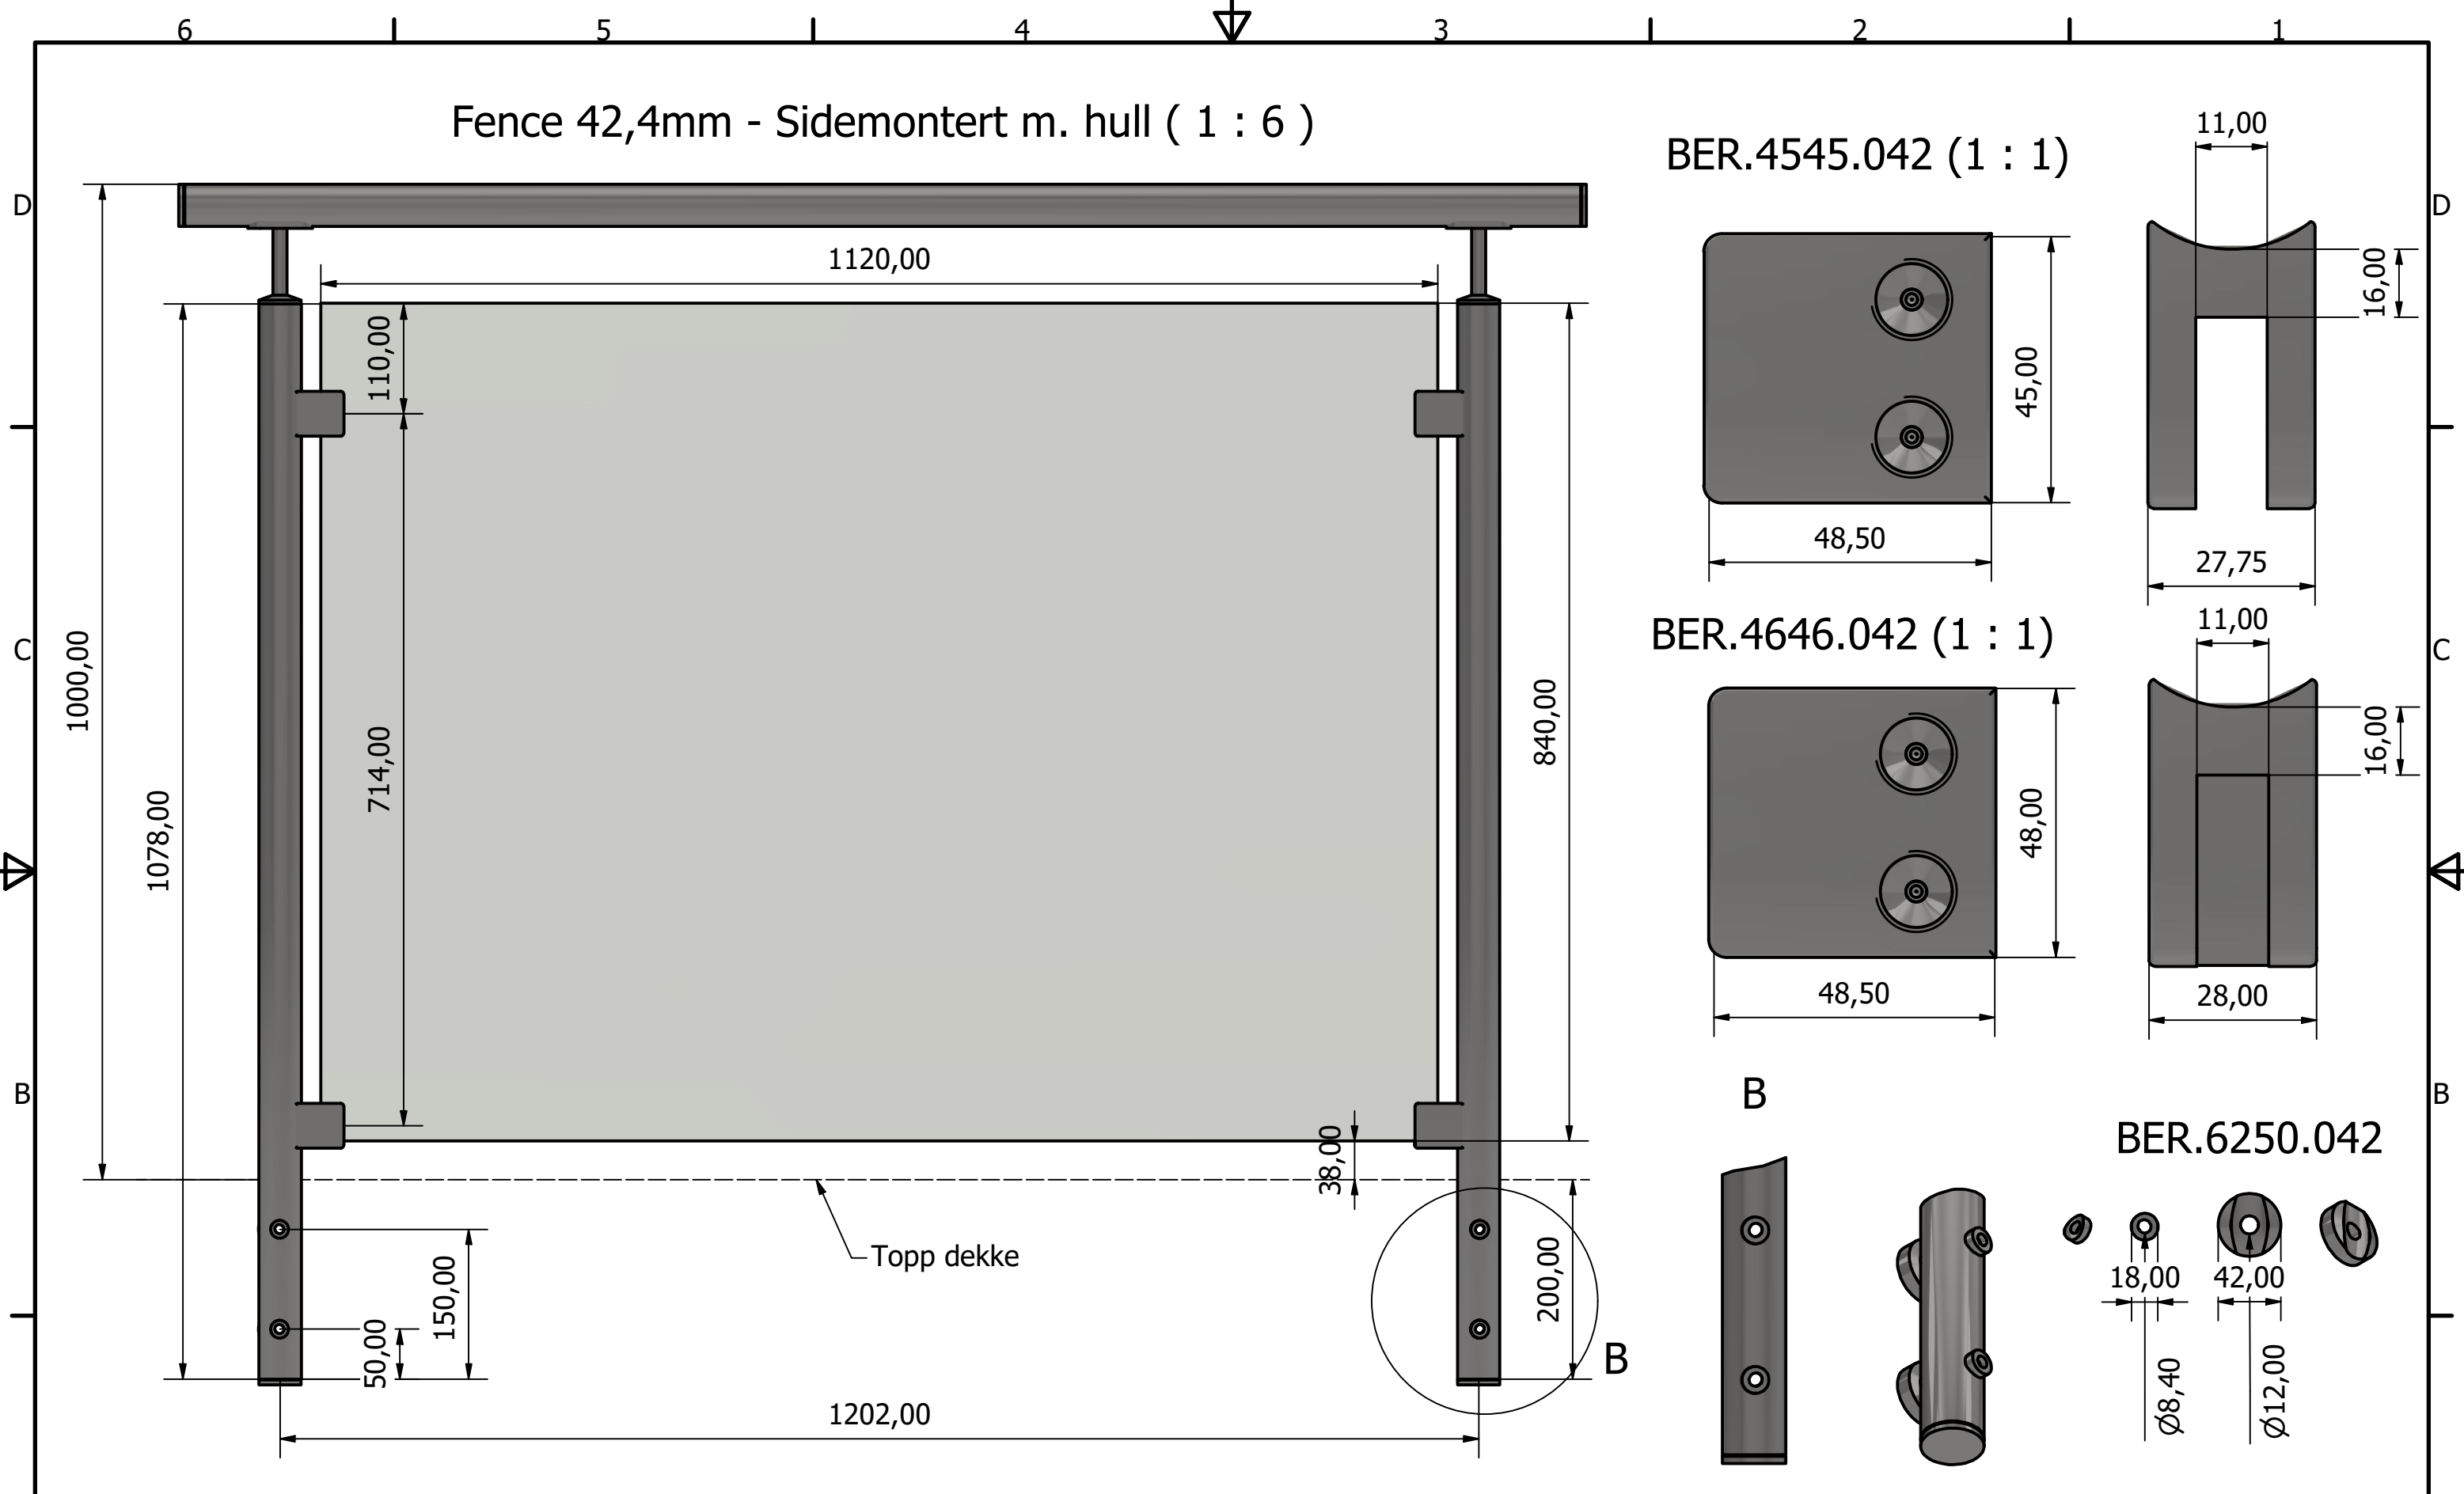

Fence 42,4mm - Sidemontert m. hull (1 : 6)

BER.4545.042 (1 : 1)

BER.4646.042 (1 : 1)

B

BER.6250.042

Designed by Simen Mastereid	Checked by	Approved by	Date	Date 10.02.2021	
Beslagexperten AS			Sidemontert m. hull		
Fence 42,4mm			Edition	Sheet 1 / 1	