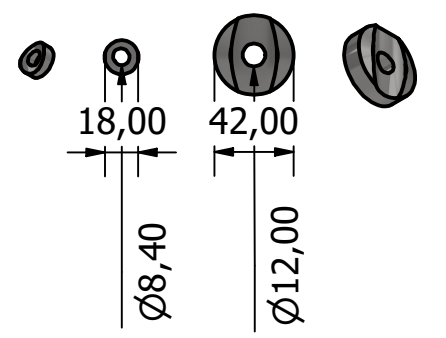

Fence 42,4mm - Sidemontert m. hull (1 : 6)

BER.4545.042 (1 : 1)

BER.4646.042 (1 : 1)

B

BER.6250.042

Designed by Simen Mastereid	Checked by	Approved by	Date	Date 10.02.2021	
Beslagexperten AS			Sidemontert m. hull		
Fence 42,4mm			Edition	Sheet 1 / 1	