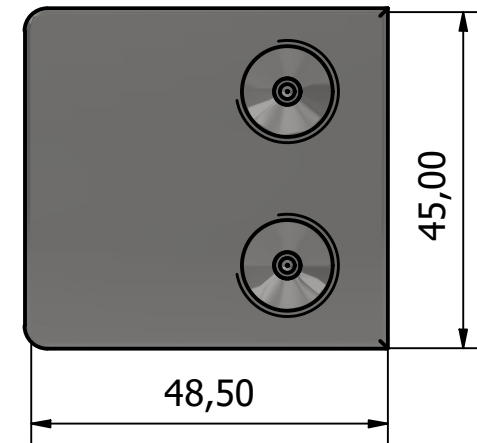

Fence 42,4mm - Sidemontert m. hull (1 : 6)

BER.4545.042 (1 : 1)

BER.4646.042 (1 : 1)

B

BER.6250.042

Designed by Simen Mastereid	Checked by	Approved by	Date	Date 10.02.2021	
Beslagexperten AS			Sidemontert m. hull		
Fence 42,4mm			Edition	Sheet 1 / 1	