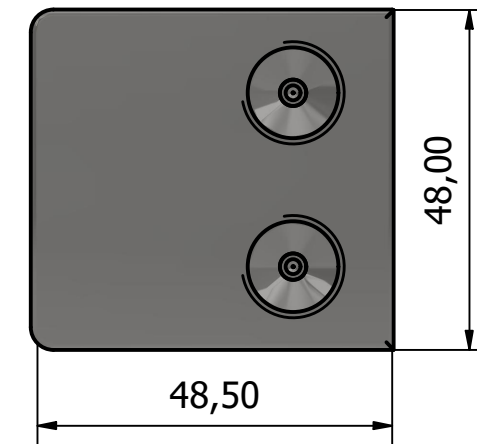

Fence 42,4mm - Sidemontert m. hull (1 : 6)

BER.4545.042 (1 : 1)

BER.4646.042 (1 : 1)

B

BER.6250.042

Designed by Simen Mastereid	Checked by	Approved by	Date	Date 10.02.2021	
Beslagexperten AS			Sidemontert m. hull		
Fence 42,4mm			Edition	Sheet 1 / 1	