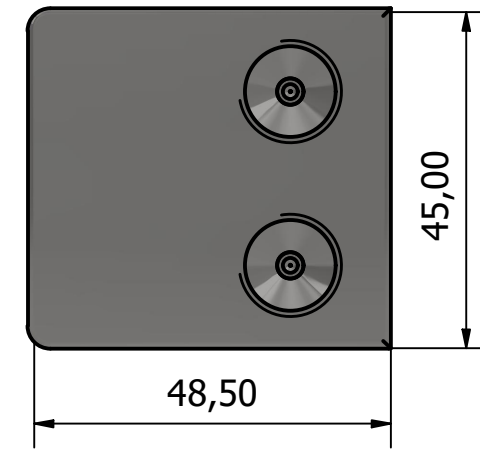

Fence 42,4mm - Sidemontert m. brakett (1 : 6)

BER.4545.042 (1 : 1)

BER.4646.042 (1 : 1)

BER.8045.042 (1 : 4)

Designed by Simen Mastereid	Checked by	Approved by	Date	Date 10.02.2021	
Beslagexperten AS			Sidemontert m. festebrakett		
Fence 42,4mm			Edition	Sheet 1 / 1	