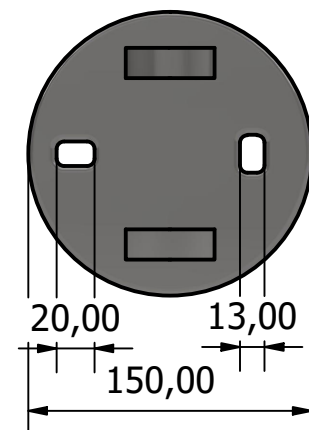

Fence 42,4mm - Sidemontert m. brakett (1 : 6)

BER.4545.042 (1 : 1)

BER.4646.042 (1 : 1)

BER.8045.042 (1 : 4)

Designed by Simen Mastereid	Checked by	Approved by	Date	Date 10.02.2021	
Beslagexperten AS			Sidemontert m. festebrakett		
Fence 42,4mm			Edition	Sheet 1 / 1	