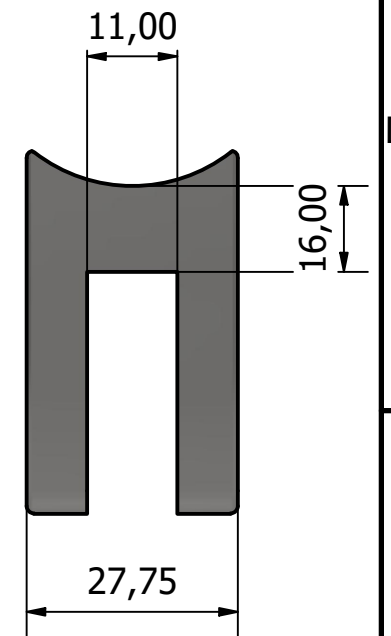

Fence 42,4mm - Sidemontert m. brakett (1 : 6)

BER.4545.042 (1 : 1)

BER.4646.042 (1 : 1)

BER.8045.042 (1 : 4)

Designed by Simen Mastereid	Checked by	Approved by	Date	Date 10.02.2021	
Beslagexperten AS			Sidemontert m. festebrakett		
Fence 42,4mm			Edition	Sheet 1 / 1	