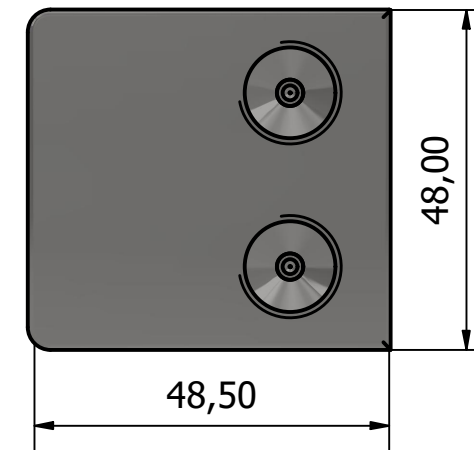

Fence 42,4mm - Sidemontert m. brakett (1 : 6)

BER.4545.042 (1 : 1)

BER.4646.042 (1 : 1)

BER.8045.042 (1 : 4)

Designed by Simen Mastereid	Checked by	Approved by	Date	Date 10.02.2021	
Beslagexperten AS			Sidemontert m. festebrakett		
Fence 42,4mm			Edition	Sheet 1 / 1	