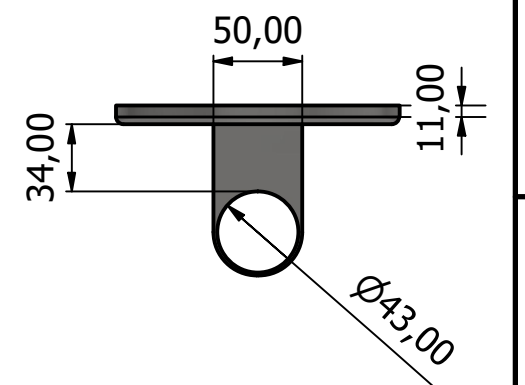

Fence 42,4mm - Sidemontert m. brakett (1 : 6)

BER.4545.042 (1 : 1)

BER.4646.042 (1 : 1)

BER.8045.042 (1 : 4)

Designed by Simen Mastereid	Checked by	Approved by	Date	Date 10.02.2021	
Beslagexperten AS			Sidemontert m. festebrakett		
Fence 42,4mm			Edition	Sheet 1 / 1	