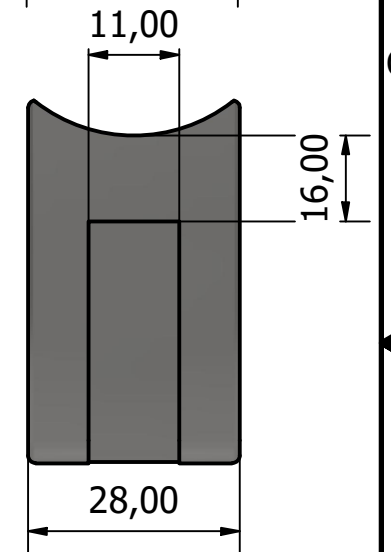

Fence 42,4mm - Sidemontert m. brakett (1 : 6)

BER.4545.042 (1 : 1)

BER.4646.042 (1 : 1)

BER.8045.042 (1 : 4)

Designed by Simen Mastereid	Checked by	Approved by	Date	Date 10.02.2021	
Beslagexperten AS			Sidemontert m. festebrakett		
Fence 42,4mm			Edition	Sheet 1 / 1	