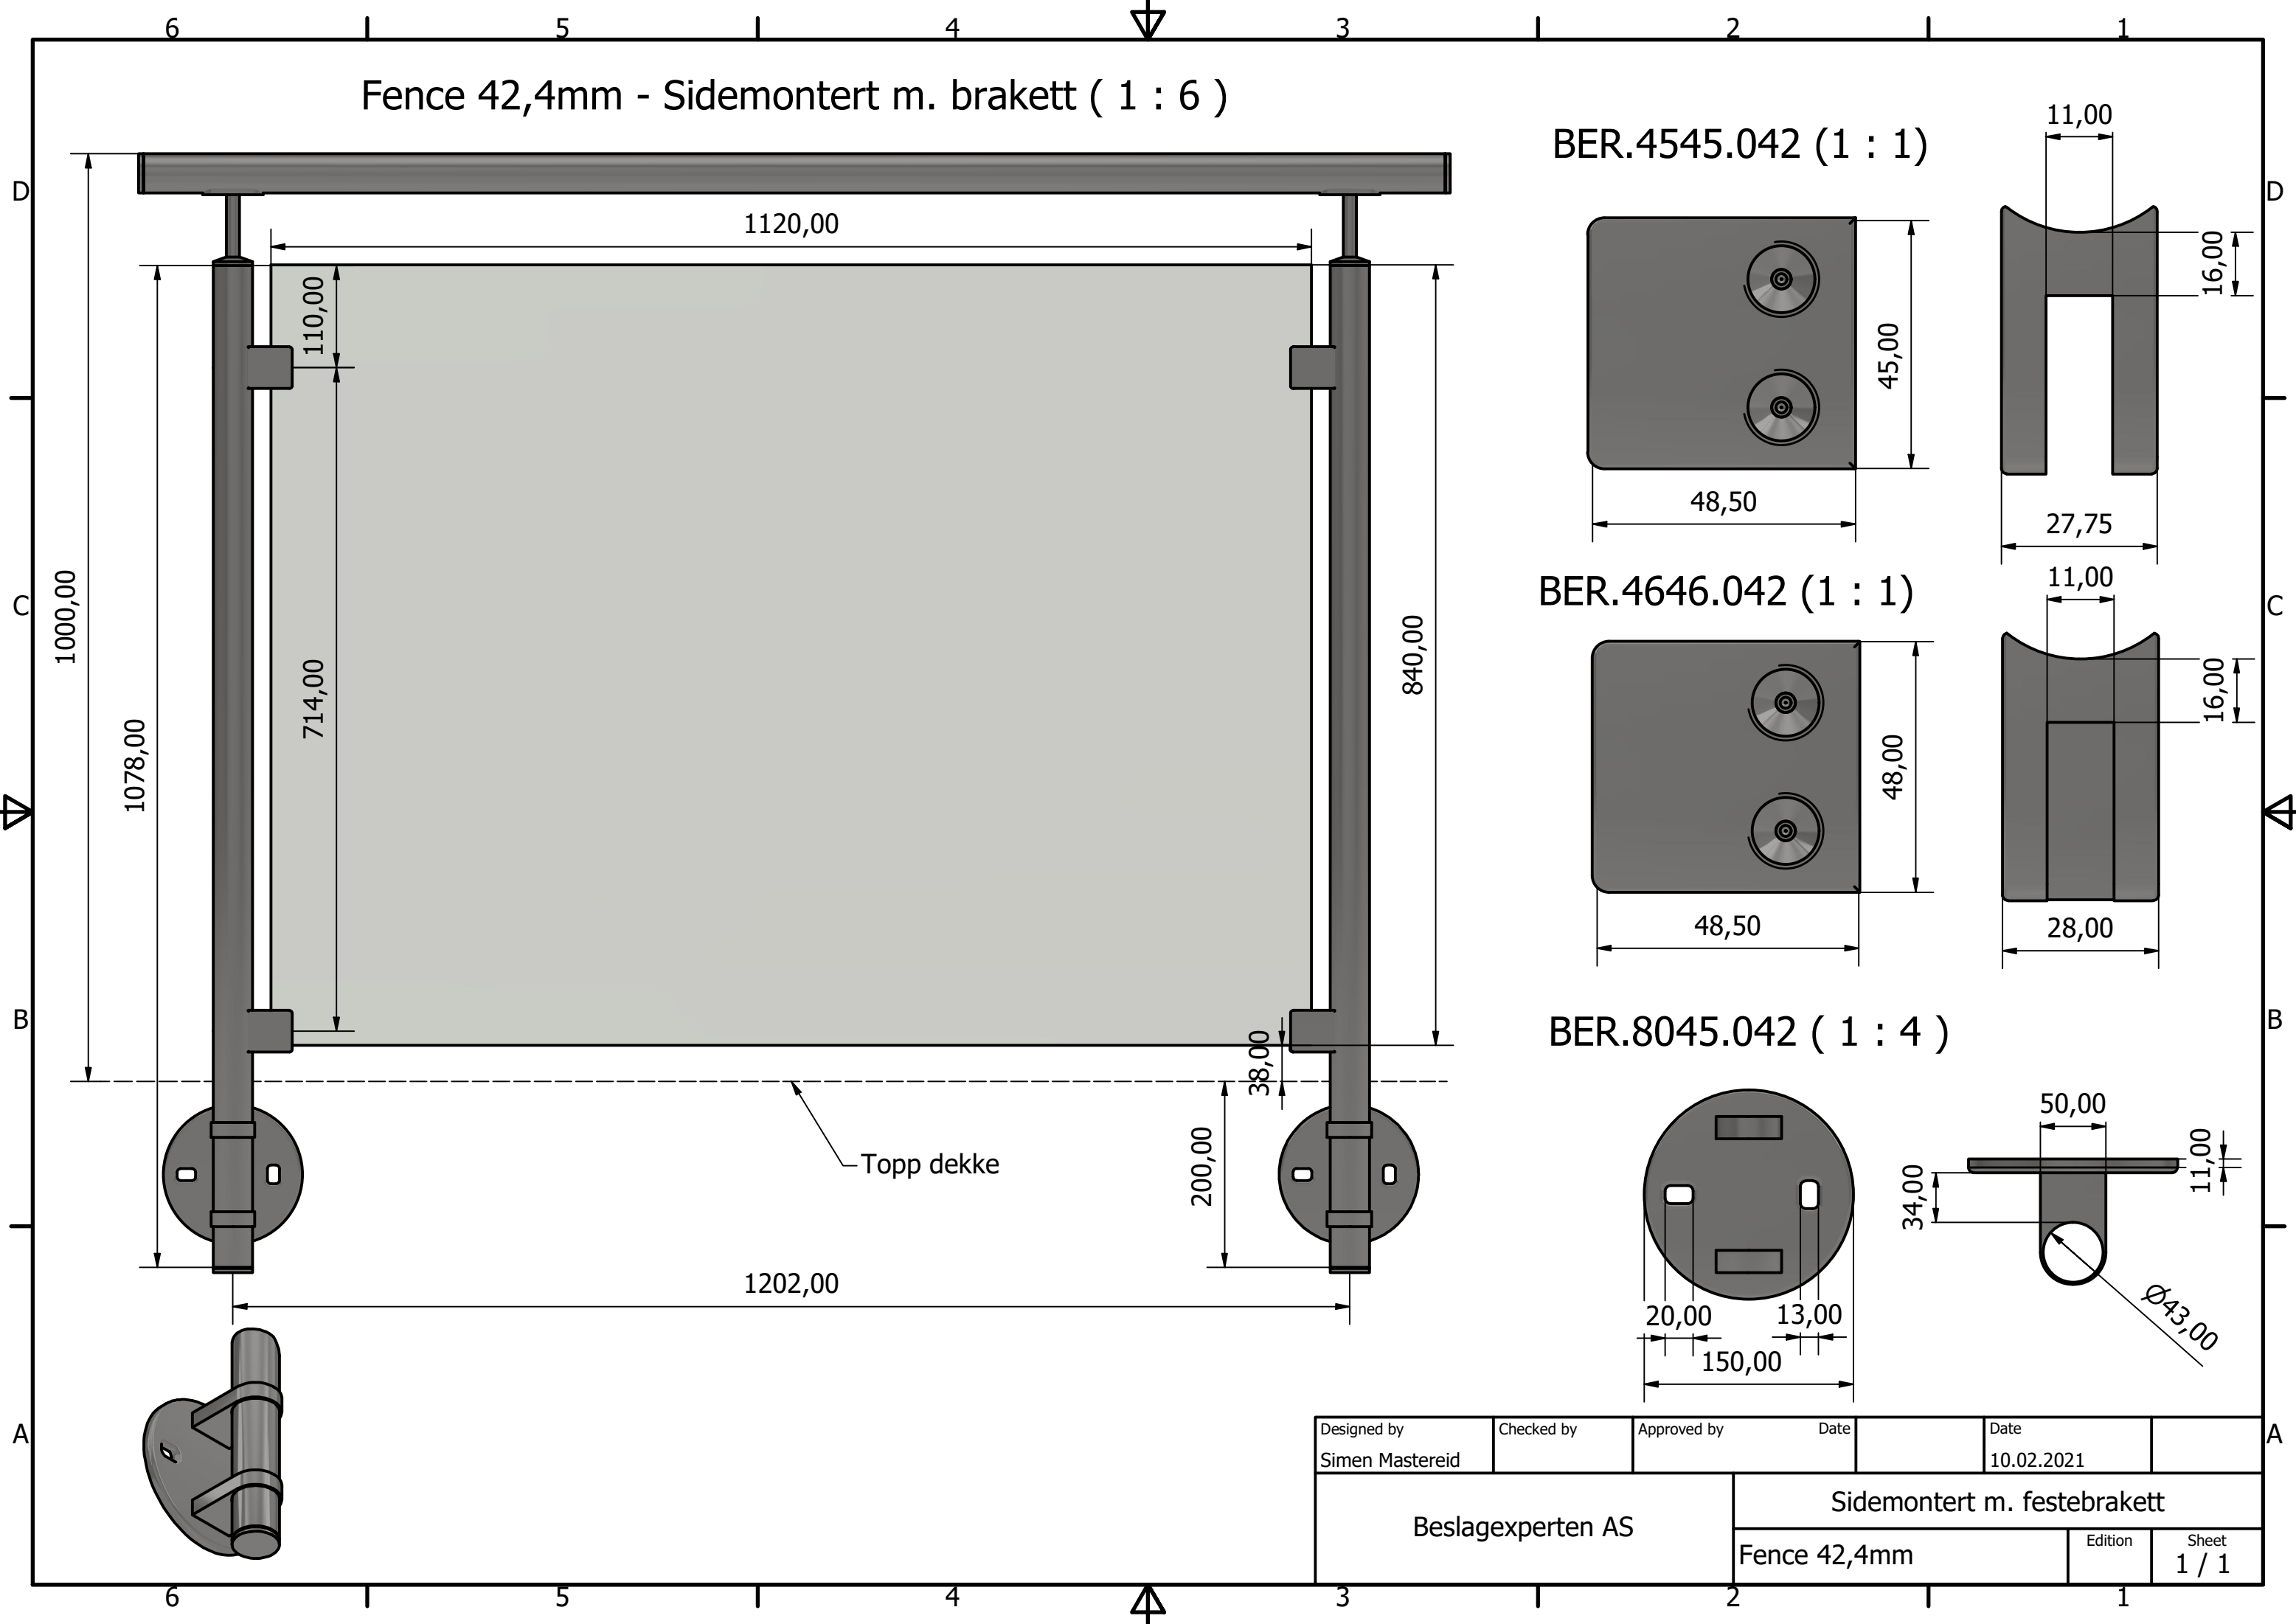

Fence 42,4mm - Sidemontert m. brakett (1 : 6)

BER.4545.042 (1 : 1)

BER.4646.042 (1 : 1)

BER.8045.042 (1 : 4)

Designed by Simen Mastereid	Checked by	Approved by	Date	Date 10.02.2021	
Beslagexperten AS			Sidemontert m. festebrakett		
Fence 42,4mm			Edition	Sheet 1 / 1	